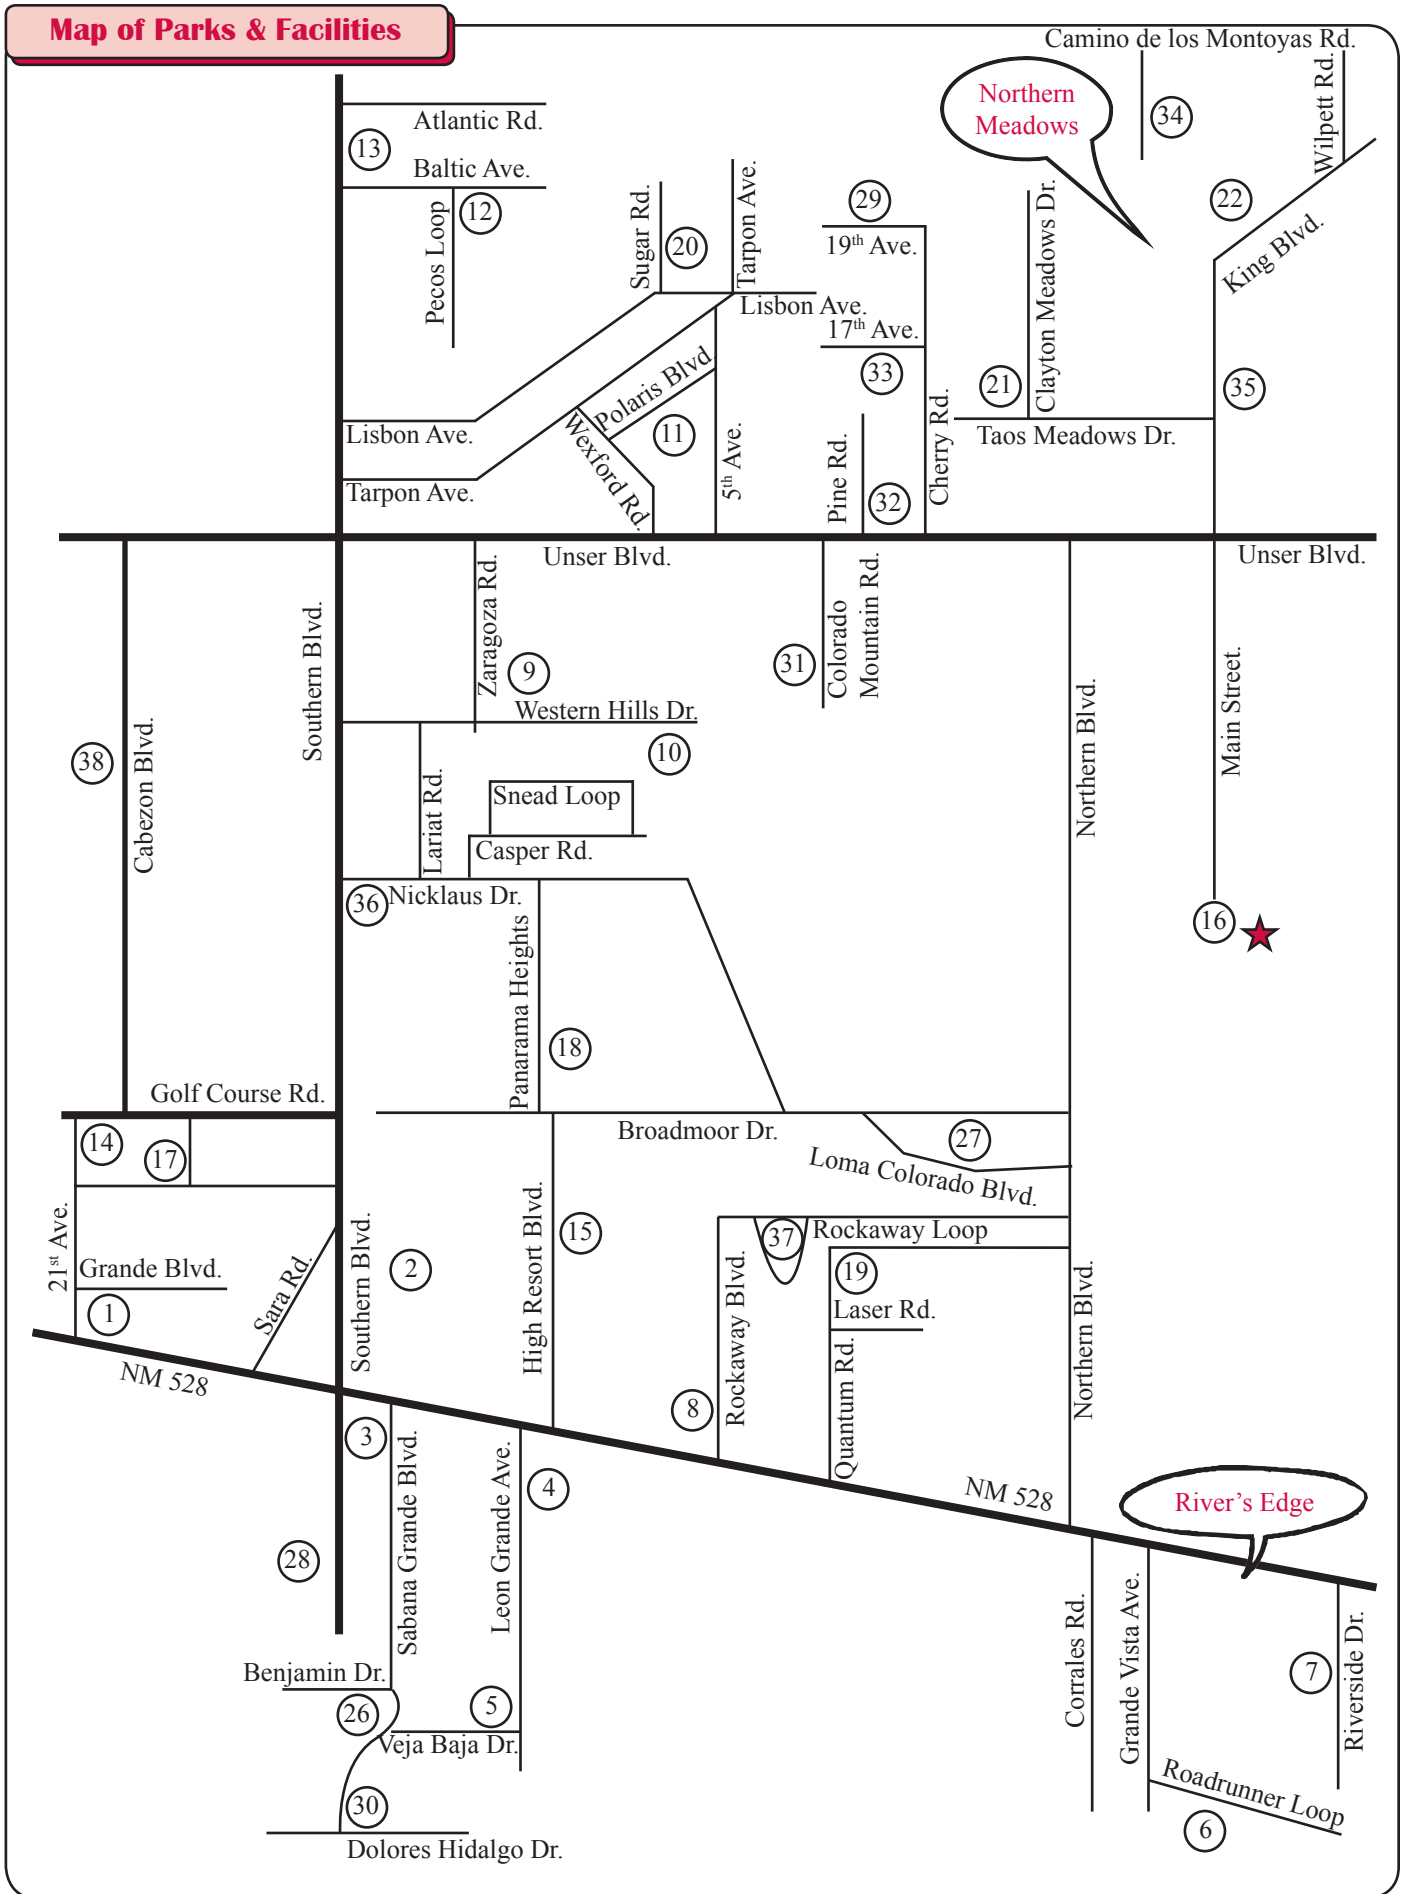

Map of Parks & Facilities

Map of Parks & Facilities

Parks & Facilities

1. Haynes Park, Pool & Community Center
2. Veterans' Monument, Esther Bone Memorial Library & Xeriscape Garden
3. Sabana Grande Recreation Center
4. Leon Grande Park
5. Veja Baja Park
6. Trailhead Park
7. Rio Vista Park (🐕)
8. Vista Hills Park
9. Western Winds Park
10. Snead Drainage Facility
11. Star Heights Park, Recreation Center, & Learning Center
12. Cielo Vista Park
13. Rainbow Park (🐕) and Pool
14. Clearview Drainage Facility
15. Rio Rancho Sports Complex
16. ★ Parks & Recreation Office (City Hall)
17. Ann & 32nd
18. Vista Sandia Park (🐕 ↑ ↑)
19. Olympus Park
20. Sugar Park

21. Northern Meadows Park
22. King Mesa Meadows Park
23. Vista Grande Park
24. Enchanted Hills Park
25. Mountain View Park (🐕)
26. Sabana Grande Heights Park
27. Loma Colorado Park, Rio Rancho Aquatic Center & Main Library
28. Meadowlark Senior Center
29. North Hills Park I
30. Roadrunner Park
31. Los Milagros Park (🐕 ↑ ↑)
32. Sierra Norte Park
33. Canyon Park
34. Los Montoyas Park (🐕 ↑ ↑)
35. Zia Park
36. Nicklaus Park
37. Rockaway Heights Park
38. Cabezon Park & Pool

🐕 = Dog Park

🐕 ↑ ↑ = Dog Friendly (leash required)